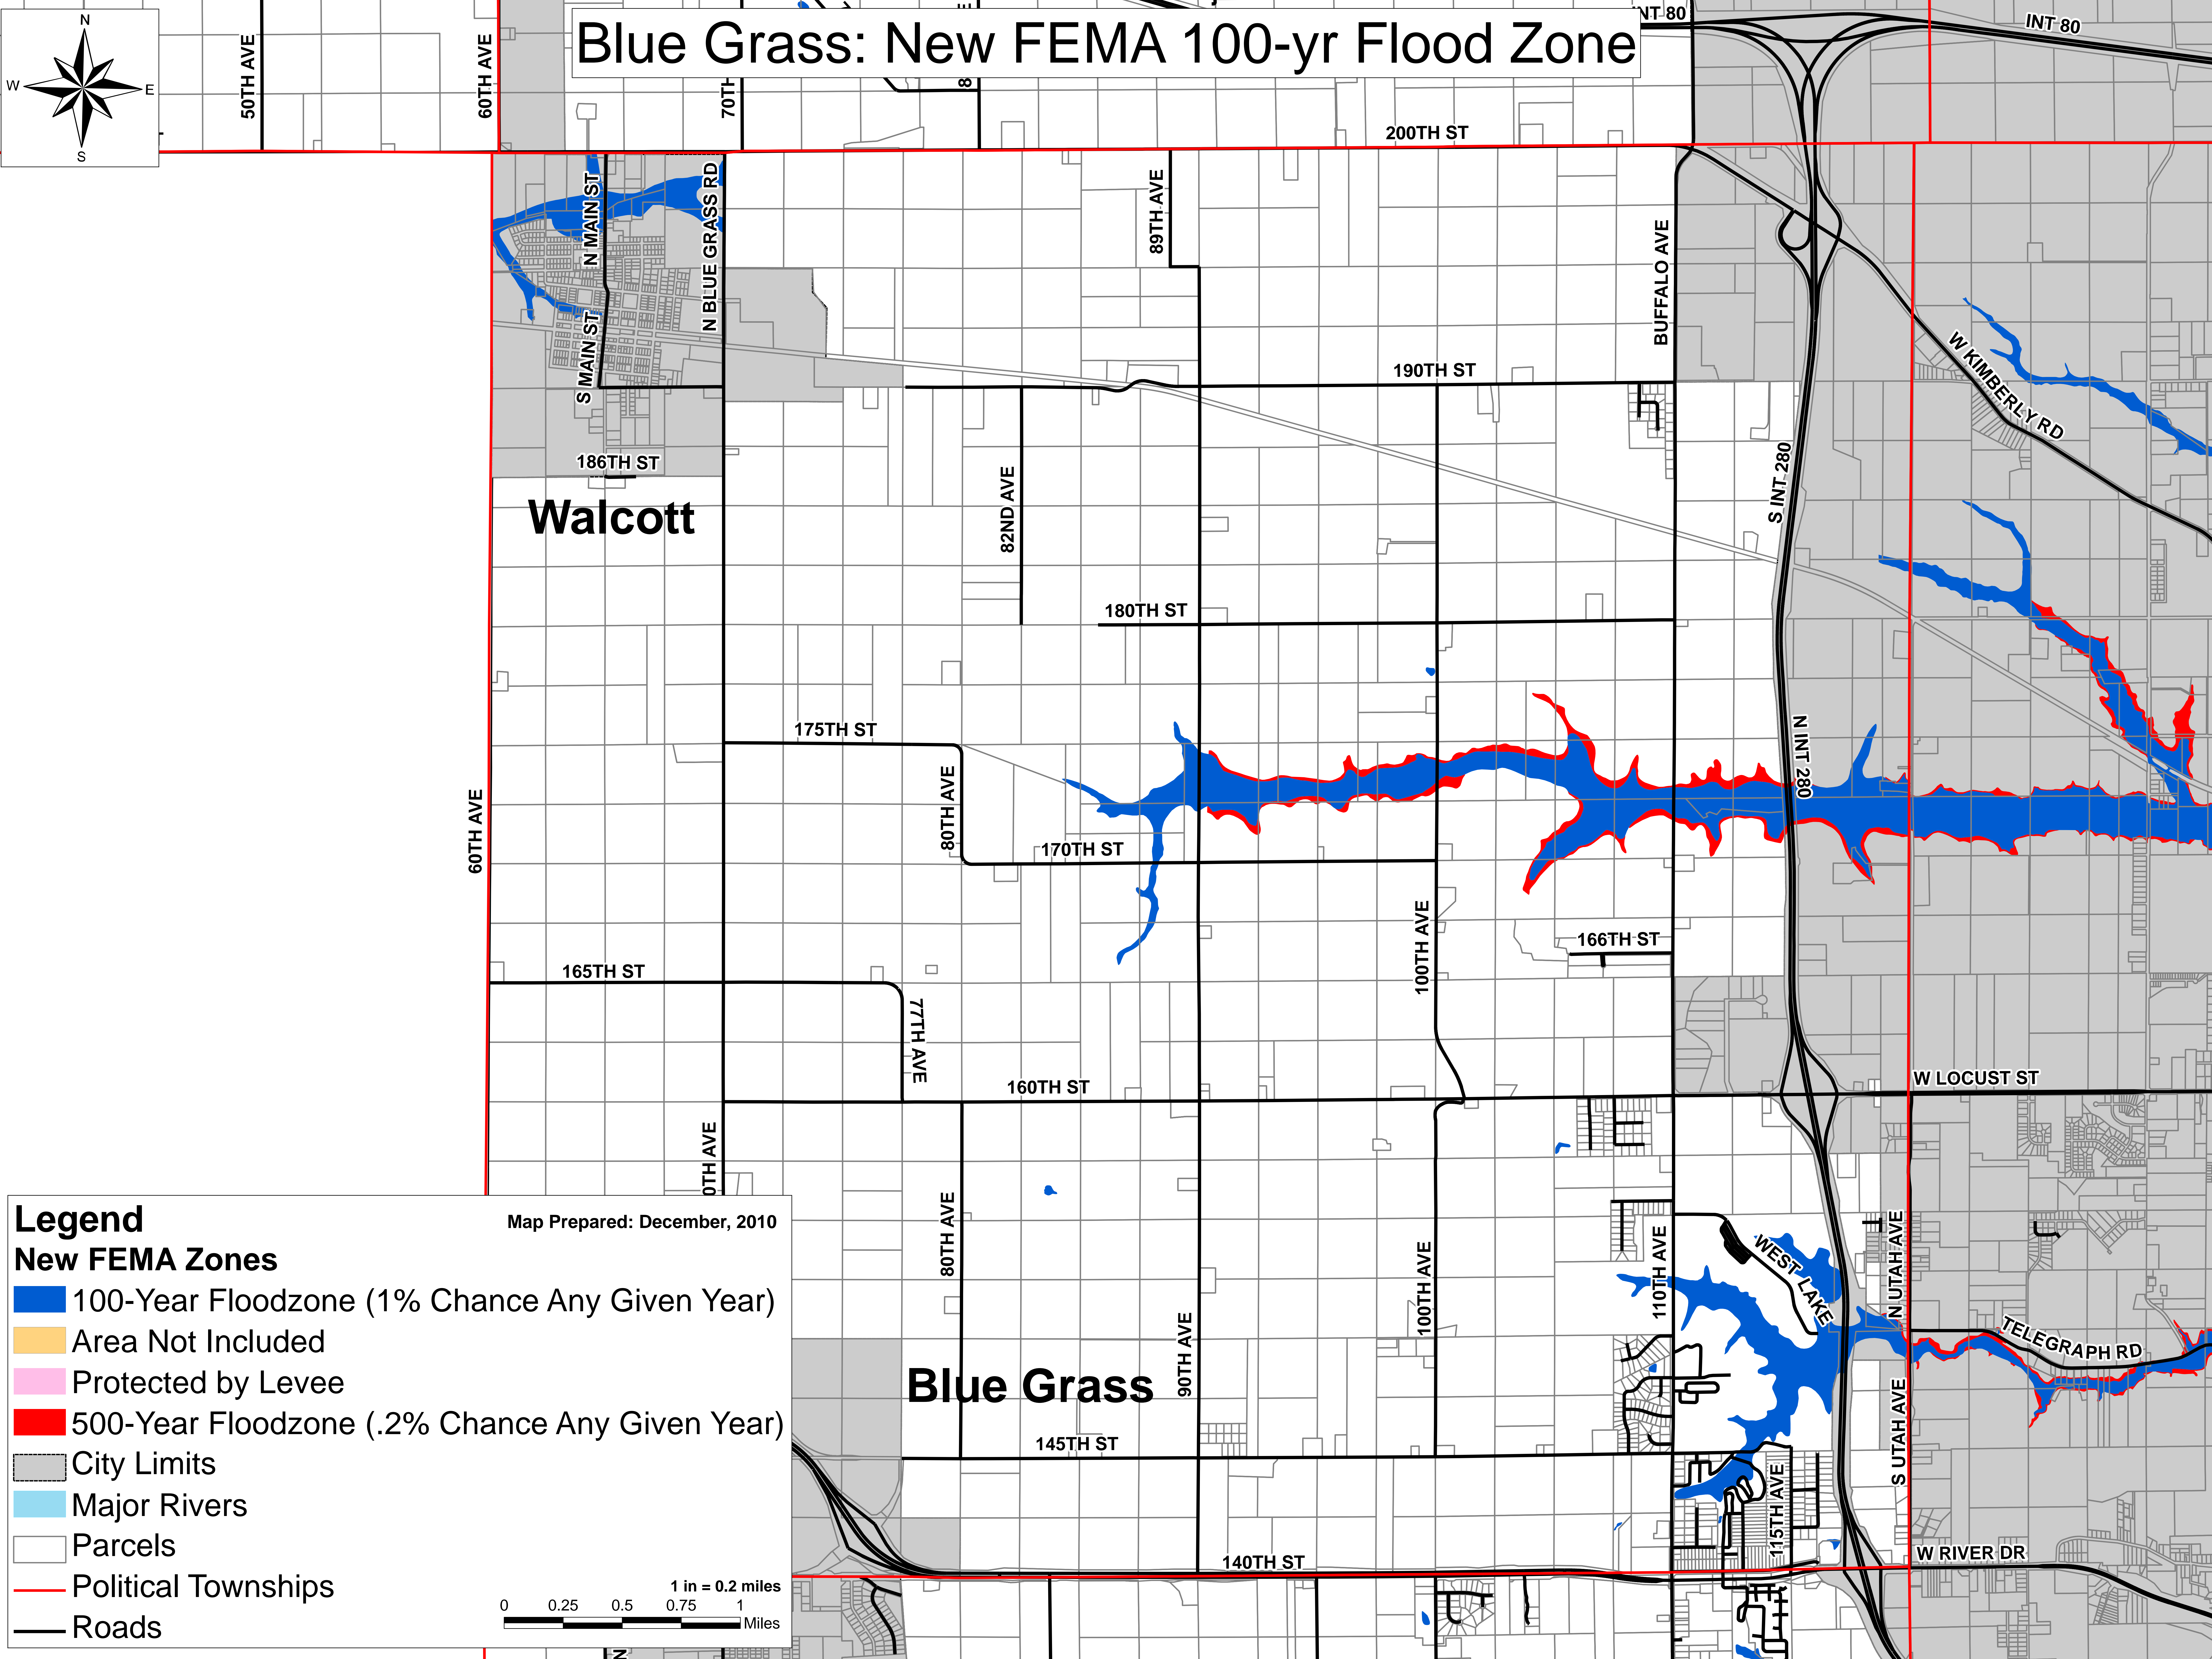

Blue Grass: New FEMA 100-yr Flood Zone

Legend

New FEMA Zones

- 100-Year Floodzone (1% Chance Any Given Year)
- Area Not Included
- Protected by Levee
- 500-Year Floodzone (.2% Chance Any Given Year)

City Limits

Major Rivers

Parcels

Political Townships

Roads

Map Prepared: December, 2010

1 in = 0.2 miles

0 0.25 0.5 0.75 1 Miles